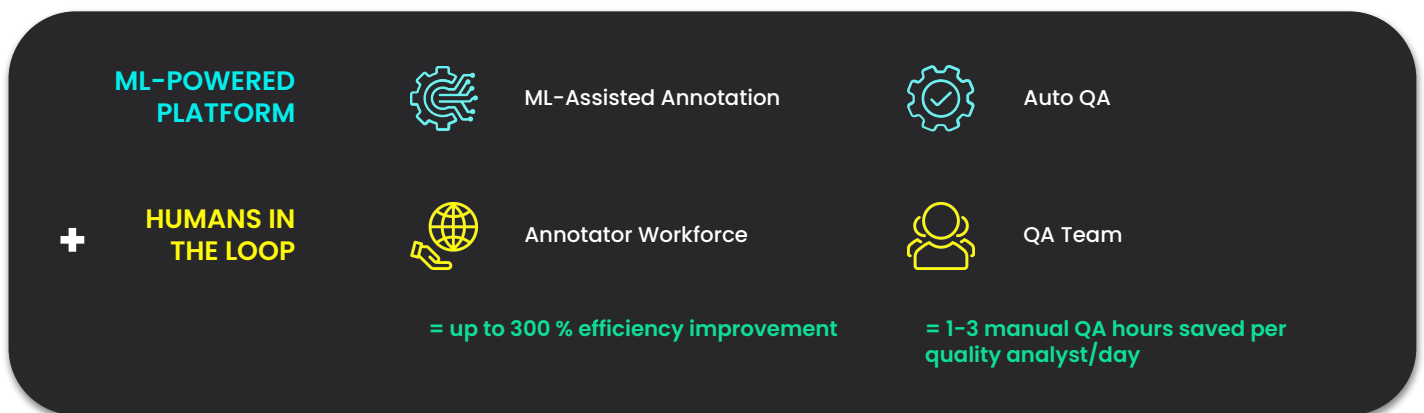

A powerful combination of our ML-powered platform and Humans in the Loop allows us to deliver high quality labels and up to 300% efficiency improvements

Annotation Capabilities

Computer Vision

Vector Annotation for 2D Images

Sama worked with Volumental to deliver high-quality labeled data to power their technology:

- **Pixel-perfect labels** with an average Quality Score of 97.84%
- **Open feedback loops** to catch and account for edge cases