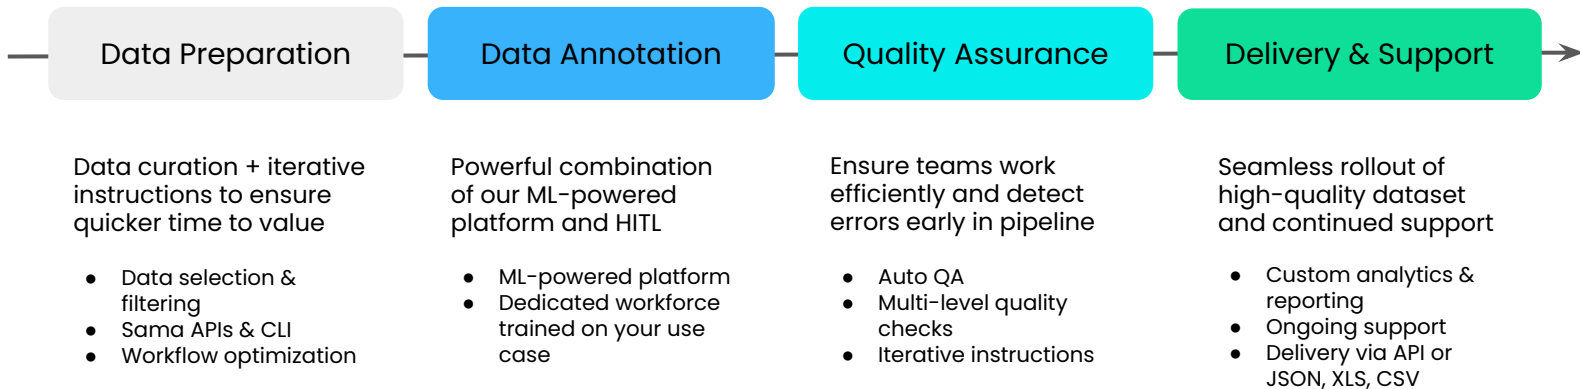

A powerful combination of our ML-powered platform and Humans in the Loop allows us to deliver high quality labels and up to 300% efficiency improvements

Annotation Capabilities

Computer Vision

Vector Annotation for 2D Images

Vector Annotation for Video

Semantic Segmentation for 2D Images

Cuboid Annotation for 3D LiDAR Point Cloud Data

>|0

VOLUMENTAL

CASE STUDY

Accurate Data Labeling Powers the Volumental Shoe Sizing App

Results

Sama worked with Volumental to deliver high-quality labeled data to power their technology:

- **Pixel-perfect labels** with an average Quality Score of 97.84%
- **Open feedback loops** to catch and account for edge cases

— Mikael Andersson, Sr Product Owner at Volumental

Why Sama?

Quality

We offer the highest quality SLA (>95%). Our team assists with implementing a robust quality rubric and raising edge cases.

Scale

We quickly adapt to ramp-ups, focus shifts, and edge cases, with change frequency of up to 2-3x/week per workflow.